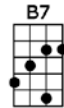

You know I can be found sitting home all a-lone
Baby, if I made you mad, somethin' I might have said
Let's walk up to the preacher, and let us say, "I do."