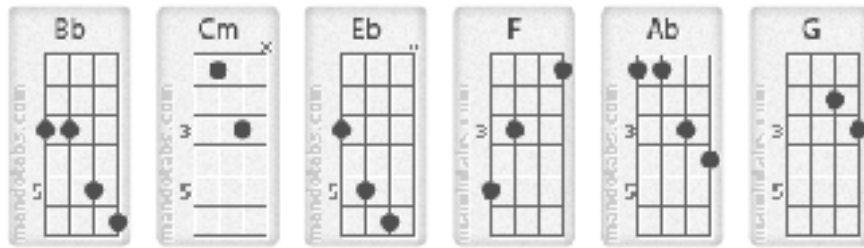

<b>Title</b>	You Give Love A Bad Name
<b>Artist</b>	Bon Jovi
<b>Album</b>	Slippery When Wet

Ab = G#

Bb = A#

Db = C#

F# = Gb

G# = Fb

**Intro -2x-:** Cm Ab Bb Cm Ab Bb Eb Cm

Cm Cm  
 An angel's smile is what you sell, you promise me heaven, then put me through hell  
 Cm Cm  
 Chains of love got a hold on me, when passion's a prison, you can't break free

F Cm Bb  
 Oh you're a loaded gun yeah, oh there's nowhere to run  
 F G  
 No one can save me, the damage is done

Cm Ab Bb Cm Ab Bb Eb Cm  
 Shot through the heart, and you're to blame, you give love a bad name -bad name-  
 Cm Ab Bb Cm  
 I play my part and you play your game  
 Ab Bb Eb Cm Ab Bb Cm  
 You give love a bad name -bad name-, you give love a bad name

Cm Cm  
 Paint your smile on your lips, blood red nails on your fingertips  
 Cm Cm  
 a school boy's dream, you act so shy, your very first kiss was your first kiss  
 goodbye

F Cm Bb  
 Oh you're a loaded gun yeah, oh there's nowhere to run  
 F G  
 No one can save me, the damage is done