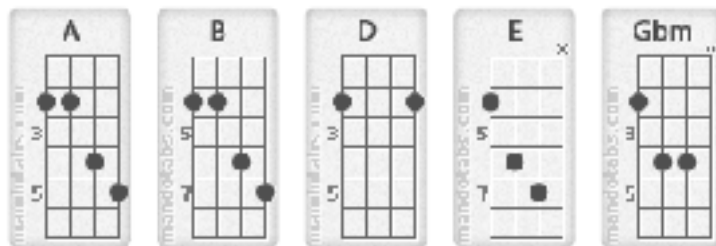

<b>Title</b>	Wonderwall
<b>Artist</b>	Oasis
<b>Album</b>	(What's the Story) Morning Glory?

Ab = G#  
 Bb = A#  
 Db = C#  
 Eb = D#  
 Gb = F#

**Intro:** Gbm A E B Gbm A E B

**Verse:**

Gbm A  
 Today is gonna be the day  
 That they're gonna throw it back to you,  
 Gbm A  
 By now you should of somehow  
 Realised what you gotta do.  
 Gbm A E B  
 I don't believe that anybody feels the way I do  
 About you now.

**Verse:**

Gbm A  
 Back beat, the word is on the street  
 That the fire in your heart is out,  
 Gbm A  
 I'm sure you've heard it all before,  
 But you never really had a doubt.  
 Gbm A E B  
 I don't believe that anybody feels the way I do  
 About you now.