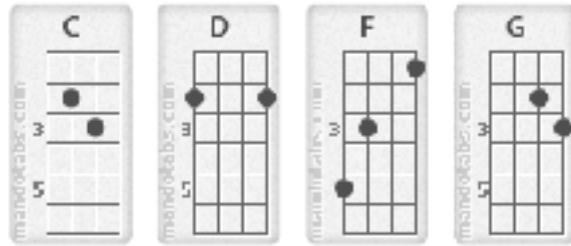

<b>Title</b>	Wanted Dead Or Alive
<b>Artist</b>	Bon Jovi
<b>Album</b>	Slippery When Wet

Ab = G#  
 Bb = A#  
 Db = C#  
 Eb = D#  
 Gb = F#

D C G  
 It's all the same , only the names will change  
 C G F D  
 And ev'ry day , it seems we're wasting away  
 D C G  
 Another place , where the faces are so cold  
 C G F D  
 I'd drive all night , just to get back home

**Chorus :**

C G F D  
 I'm a cowboy , on a steel horse I ride  
 C G F D  
 I'm wanted , dead or alive  
 C G F D  
 Wanted , dead or alive

D C G  
 Sometimes I sleep , sometimes is not for days  
 C G F D  
 and people I meet , always go their separate ways  
 D C G  
 Sometimes you tell the day , by the bottle that you drink  
 C G F D  
 And times when you´r alone , and all you do is think

**Chorus :**

C G F D  
 I'm a cowboy , on a steel horse I ride  
 C G F D  
 I'm wanted , dead or alive  
 C G F D  
 Wanted , dead or alive

**Solo:**

C G F D  
 Oooh and I'm a cowboy , on a street horse I ride  
 C F D  
 I'm wanted -wanted- , dead or alive

C G F D  
'Cause I'm a cowboy , on a steel horse I ride  
C G F D  
I'm wanted -wanted- , dead or alive  
C G F D  
Well I'm a cowboy , I got the night on my side  
C G F D  
I'm Wanted -wanted- , dead or alive  
C G C G  
Dead or Alive , Dead or alive  
C G F D  
Dead or alive ,I still ride -still ride-  
C G C G  
Dead or alive , Dead or alive  
C G C G  
Dead or alive , dead or alive  
C G  
Dead or alive , Dead or alive