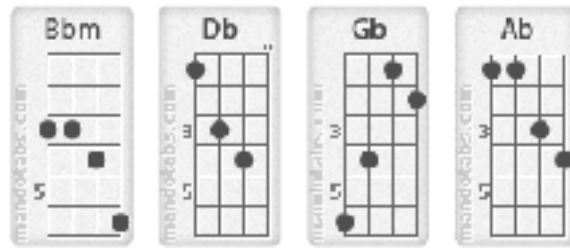

Title	Treat You Better
Artist	Shawn Mendes
Album	Illuminate

Ab = G#
 Bb = A#
 Db = C#
 Eb = D#
 Gb = F#

Intro -x2-: Bbm Ab Gb

Verse:

Bbm Ab Gb
 I won't lie to you
 Bbm Ab Gb
 I know he's just not right for you

Pre-Chorus:

Bbm
 And you can tell me if I'm off
 Ab
 But I see it on your face
 Gb
 When you say that he's the one that you want
 Bbm
 And you're spending all your time
 Ab
 In this wrong situation
 Gb
 And anytime you wanted to stop

Verse:

Bbm Ab Gb
 I'll stop time for you
 Bbm Ab Gb
 The second you say you'd like me too
 Bbm Ab

I just wanna give you the loving that you're missing

Gb

Baby, just to wake up with you

Pre-Chorus:

Bbm

Ab