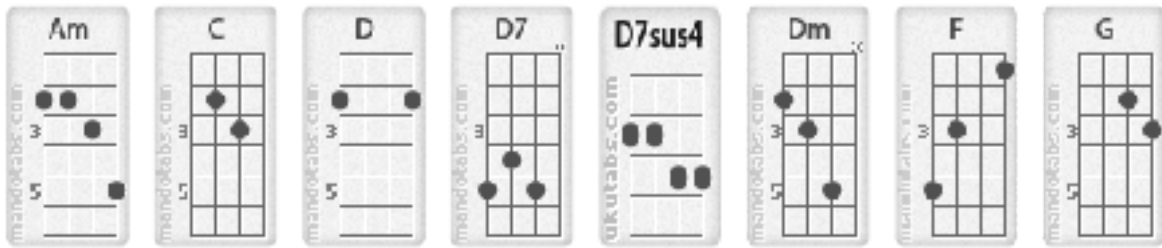

Title	The Chain
Artist	Fleetwood Mac
Album	Rumours

Ab = G#
 Bb = A#
 Db = C#
 Eb = D#
 Gb = F#

Intro: Am

Am D C D
 Slipped into the deltas of my emptiness,
 Am D C D
 I let... teardrops fall, I let 'em go,
 Am D C D
 Stepped into the canyons of my loneliness,
 Am D C G Am
 And I went about as far as I could go!

Am D C D
 And even as I searched for you, I knew...
 Am D C D
 ...That, even if I found you, you'd be so cold,
 Am D C D
 And even when I found you now, baby, I knew...
 Am D C G Am
 That I had gone about as far as I could go!

C G Am C G Am
 And if you don't love me now, you will never love me a - gain,
 C G Am F G Am
 I can still hear you saying you would never break the chain,
 C G Am C G Am
 I can still----- hear you saying...
 C G D7 D7sus4 D7
 ...That if you don't love me now, oh, oh, oh----hoh,
 C G Am
 You won't love me a - gain!

G C G Am
 Baby, don't leave me!
 G C G Am
 Baby, don't leave me!

G
 Baby, don't... leave... me-----!

This arrangement for the song is the author's own work and represents their interpretation of the song. You may only use this for private study, scholarship, or research.