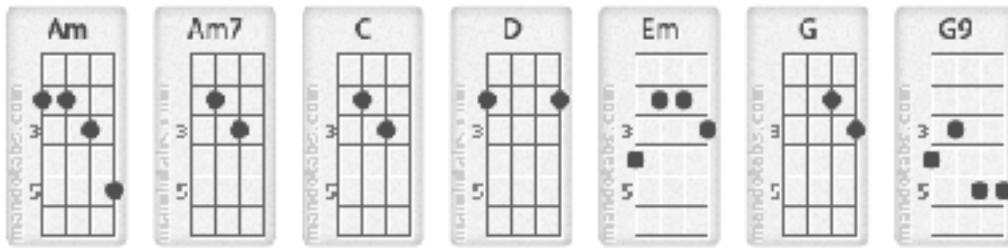

Title	Take It Easy
Artist	Eagles
Album	Eagles

Ab = G#
 Bb = A#
 Db = C#
 Eb = D#
 Gb = F#

Intro:

G C Am7
 G C Am7

G G
 Well, I'm a runnin' down the road, tryin' to loosen my load,
 D C
 I've got seven women on my mind.
 G D
 Four that wanna own me, two that wanna stone me,
 C G
 one says she's a friend of mine.
 Em C G
 Take it easy, take it ea - sy,
 Am C Em
 don't let the sound of your own wheels drive you crazy.
 C G C G
 Lighten up while you still can, don't even try to understand,
 Am C G
 just find a place to make your stand and take it easy.

G
 Well, I'm a standin' on a corner in Winslow, Arizona
 D C
 and such a fine sight to see:
 G D
 it's a girl, my Lord, in a flat bed Ford
 C G
 slowin' down to take a look at me.
 Em D C G
 Come on, ba - by, don't say may - be.
 Am C Em
 I gotta know if your sweet love is gonna save me.
 C G C G
 We may lose and we may win though we will never be here again.
 Am C G
 So open up, I'm climbin' in, so take it easy.

Solo:

G D C
 G D C G
 Em C C G
 Am C G

Well, I'm a runnin' down the road, tryin' to loosen my load,
 got a world of trouble on my mind.
 Lookin' for a lover who won't blow my cover,
 she's so hard to find.
 Take it easy, take it ea - sy,
 don't let the sound of your own wheels drive you crazy.
 Come on, ba - by, don't say may - be.
 I gotta know if your sweet love is gonna save me.