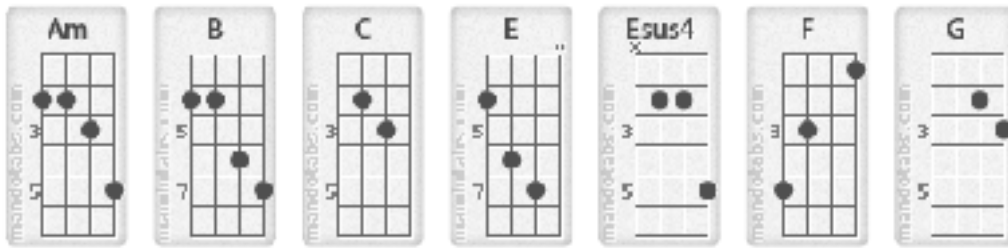

<b>Title</b>	Smooth Criminal
<b>Artist</b>	Michael Jackson
<b>Album</b>	Bad

Main riff: Am G/B C G G Am

Ab = G#

Bb = A#

Db = C#

Eb = D#

Gb = F#

**Pre-Chorus:**

**Chorus:**

G  
 Annie are you ok?  
 F G  
 Will you tell us that you're ok?

Am G F E  
 There's a signe in the window that he struck you a crescendo Annie.  
 Am G F G  
 He came into your apartment left the bloodstains on the carpet  
 Am G F E  
 The you ran into the bedroom, you were struck down, it was your doom.  
 F -F-  
 Annie are you ok? So Annie are you ok?

G F  
 are you ok Annie?  
 E  
 You've been hit by, you've been struck by, a smooth criminal.

This arrangement for the song is the author's own work and represents their interpretation of the song. You may only use this for private study, scholarship, or research.