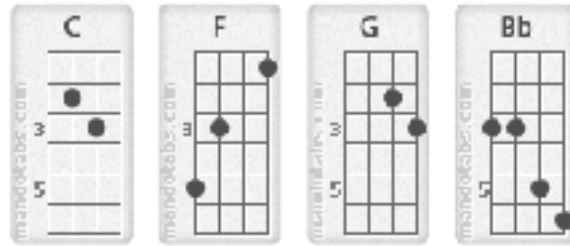

Title	Shooting Star
Artist	Bad Company
Album	Straight Shooter

Ab = G#
 Bb = A#
 Db = C#
 Eb = D#
 Gb = F#

Intro -x2-: F C C G Bb C Bb F

C G
 Johnny was a schoolboy
 Bb C
 When he heard his first Beatles song
 G
 Love Me Do, I think it was
 Bb C
 And from there it didn't take him long
 G
 Got himself a guitar
 Bb C
 Used to play every night
 G
 Now he's in a rock 'n' roll outfit
 Bb C
 And everything's alright
 F G F G
 Don't you know?

C G
 Johnny told his Mama,
 Bb C
 "Hey, Mama, I'm goin' away
 G
 I'm Gonna hit the big time
 Bb C
 Gonna be a big star someday"
 G
 Mama came to the door
 Bb C
 With a teardrop in her eye
 G
 Johnny said, "Don't cry, Mama"
 Bb C
 Smiled and waved goodbye
 F G
 Don't you know?
 F G
 Yeah.....yeah.....

C G
Johnny made a record
Bb C
Went straight up to number one
G
Suddenly everyone loved
Bb C
To hear him sing his song
G
Watchin' the world go by
Bb C
Surprisin' it goes so fast
G
Johnny looked around him and said,
Bb C
"Well, I made the big-time at last"
F G
Don't you know?
F G
Don't you know?

C G Bb C
Johnny died one night, died in his bed
G Bb C
Bottle of whisky, sleeping tablets by his head
G Bb C
Johnny's life passed him by like a warm summer day
G Bb C
If you listen to the wind you can still hear him play
F G F G
Woooooh