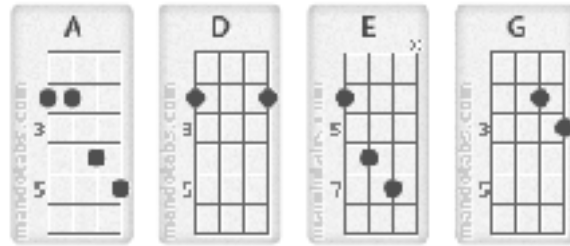

Title	Runnin' Down A Dream
Artist	Tom Petty
Album	Full Moon Fever

Ab = G#
 Bb = A#
 Db = C#
 Eb = D#
 Gb = F#

^E
 It was a beautiful day, the sun beat down
^D I had the radio on, I was drivin' ^E
^D
 Trees flew by, me and Del was singin', little Runaway
^E
 I was flyin'

^A ^G ^E
 Yeah I'm runnin' down a dream
^G ^A
 That never would come to me
^G ^E ^G ^A
 Workin' on a mystery, goin' wherever it leads
^G ^E
 Runnin' down a dream

^E
 I felt so good, like anything was possible
^D I hit cruise control, and rubbed my eyes ^E
^E
 The last tree days, the rain was un-stoppable
^D It was always cold, no sunshine ^E

^A ^G ^E
 Yeah I'm runnin' down a dream
^G ^A
 That never would come to me
^G ^E ^G ^A
 Workin' on a mystery, goin' wherever it leads
^G ^E
 Runnin' down a dream

^E
 I rolled on, as the sky grew dark
^D I put the pedal down, to make some time ^E
^E
 There's something good, waitin' down this road

I'm pickin' up, whatever's mine

Yeah I'm runnin' down a dream

That never would come to me

Workin' on a mystery, goin' wherever it leads

Runnin' down a dream

This arrangement for the song is the author's own work and represents their interpretation of the song. You may only use this for private study, scholarship, or research.