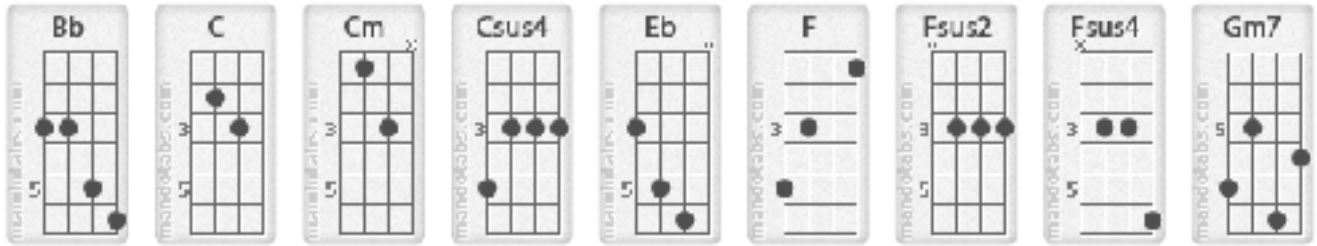

Title	Rocket Man
Artist	Elton John
Album	Honky Château

Ab = G#
 Bb = A#
 Db = C#
 Eb = D#
 Gb = F#

Verse:

Gm7 C Csus4
 She packed my bags last night - pre-flight
 Gm7 C Csus4
 Zero hour, nine a.m.
 Eb Bb Cm F Fsus4 Fsus2
 And I'm gonna be high as a kite by then
 Gm7 C Csus4
 I miss the earth so much, I miss my wife
 Gm7 C Csus4
 It's lonely out in space
 Eb Bb Cm F Fsus4 Fsus2
 On such a timeless flight as this

Chorus:

Bb Eb
 And I think it's gonna be a long long time
 Bb
 Til touchdown brings me 'round to find
 Eb
 I'm not the man they think I am at home
 Bb C Csus4
 Oh no, no, no, I'm a rocket man
 Eb Bb Eb
 Rocket man, burnin' out his fuse up here alone -2x-

Verse:

Gm7 C Csus4
 Mars ain't the kinda place to raise your kids
 Gm7 C Csus4
 In fact it's cold as hell
 Eb Bb Cm F Fsus4 Fsus2
 And there's no one there to raise them if you did
 Gm7 C Csus4
 And all this science, I don't understand
 Gm7 C Csus4
 It's just my job five days a week
 Eb Bb Cm F Fsus4 Fsus2
 Rocket man rocket man

Chorus:

Bb Eb
 And I think it's gonna be a long long time
 Bb
 Til touchdown brings me 'round to find

I'm not the man they think I am at home Eb

Oh no, no, no, I'm a rocket man Bb C Csus4

Rocket man, burnin' out his up here alone Eb Eb -2x-