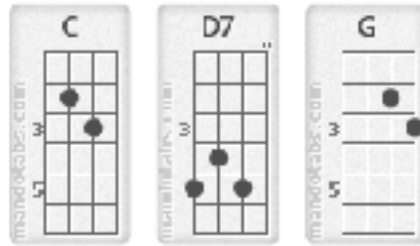

Title	Ring Of Fire
Artist	Johnny Cash
Album	Ring of Fire: The Best of Johnny Cash

Ab = G#
 Bb = A#
 Db = C#
 Eb = D#
 Gb = F#

Intro:

G C G
 G D7 G

G C G G C G
 Love is a burning thing
 D7 G G D7 G
 And it makes a fiery ring
 C G G C G
 Bound by one's desire
 D7 G
 I fell down into a ring of fire

D7 C G
 I fell into a burning ring of fire
 D7 C G
 Went down down down and the flames went higher
 D7 G D7 G
 It burns burns burns that ring of fire that ring of fire

G C G G C G
 The taste of love is sweet
 D7 G G D7 G
 When hearts like ours meet
 C G G C G
 I fell for you like a child
 D7 G
 Ohhh but the fire went wild

D7 C G
 I fell into a burning ring of fire
 D7 C G
 Went down down down and the flames went higher
 D7 G D7 G
 It burns burns burns that ring of fire that ring of fire

D7 C G
 I fell into a burning ring of fire
 D7 C G
 Went down down down and the flames went higher
 D7 G D7 G
 It burns burns burns that ring of fire that ring of fire

D7 C G
I fell into a burning ring of fire
D7 C G
Went down down down and the flames went higher
D7 G D7 G
It burns burns burns that ring of fire that ring of fire
D7 G
The Ring of fire

This arrangement for the song is the author's own work and represents their interpretation of the song. You may only use this for private study, scholarship, or research.