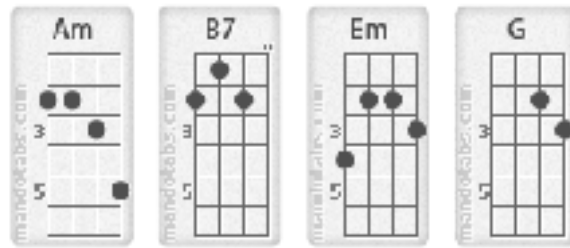

Title	People Are Strange
Artist	The Doors
Album	Strange Days

Em Am Em
 People are strange when you're a stranger,
 Am Em B7 Em
 Faces look ugly when you're alone.
 Em Am Em
 Women seem wicked when you're unwanted,
 Am Em B7 Em
 Streets are uneven when you're down.

Ab = G#
 Bb = A#
 Db = C#
 Eb = D#
 Gb = F#

B7
 When you're strange
 G B7
 Faces come out of the rain.

When you're strange
 G B7
 No one remembers your name

When you're strange,

When you're strange,

When you're strange.

All right, yeah!

Em Am Em
 People are strange when you're a stranger,
 Am Em B7 Em
 Faces look ugly when you're alone.
 Em Am Em
 Women seem wicked when you're unwanted,
 Am Em B7 Em
 Streets are uneven when you're down.

B7
 When you're strange
 G B7
 Faces come out of the rain.

When you're strange
 G B7
 No one remembers your name

When you're strange,

When you're strange,

When you're strange.

Alright yeah

B7

When you're strange