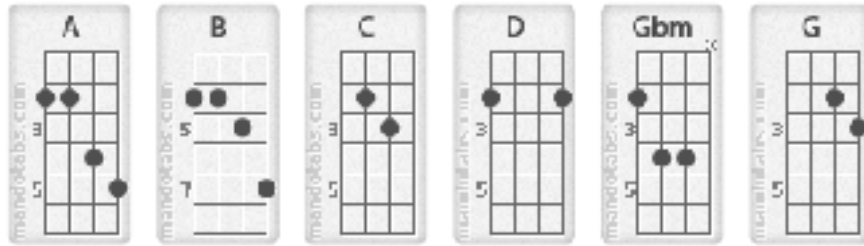

Title	Overkill
Artist	Men At Work
Album	Cargo

Ab = G#

Bb = A#

Db = C#

Eb = D#

Gb = F#

Verse :

D A
I can't get to sleep
C G
I think about the implications
D A
Of diving in too deep
C G
And possibly the complications
D A
Especially at night
C G
I worry over situations
D A
I know will be alright
C G
Perhaps its just my imagination

Chorus :

Bm A
Day after day it reappears
Bm A
Night after night my heartbeat shows the fear
Gbm G
Ghost appear and fade away

Verse :

D A
Alone between the sheets
C G
Only brings exasperation
D A
It's time to walk the streets
C G
Smell the... desperation
D A
At least there's pretty lights
C G
And though there's little variation
D A
It nullifies the night
C G
from Overkill

Chorus :

Bm A

Day after day it reappears

Bm A

Night after night my heartbeat shows the fear

Gbm G

Ghost appear and fade away

G

Gbm G

Ghost appear and fade away

Gbm G

Ghost appear and fade away

Gbm G

Ghost appear and fade away

This arrangement for the song is the author's own work and represents their interpretation of the song. You may only use this for private study, scholarship, or research.