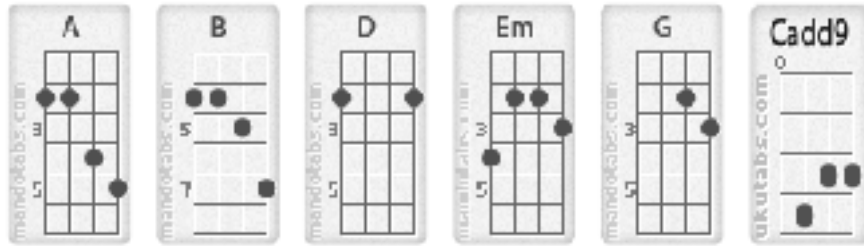

Title	Open Arms
Artist	Journey
Album	Escape

Ab = G#

Bb = A#

Db = C#

Eb = D#

Gb = F#

Verse:

D A G Bm A G
 Lying beside you here in the dark, feeling your heartbeat with mine
 D A G Bm A G
 Softly you whisper You're so sincere How could our love be so blind
 Em Bm D A G
 We sailed on together we drifted apart and here you are by my side

Chorus:

D A G Cadd9
 So now I come to you with open arms nothing to hide believe what I say
 D A G Cadd9
 So here I am with open arms Hoping you'll see what your love means to me
 D
 Open arms

Verse:

D A Bm A G
 Living without you, Living alone, This empty house seems so cold
 D A G Bm A G
 Wanting to Hold You, Wanting you near, How much I wanted you home
 Em Bm A D A G
 But now that you've come back, turned night into day I need you to stay

Chorus:

D A G Cadd9
 So now I come to you with open arms Nothing to hide believe what I say
 D A G Cadd9
 So here I am with open arms Hoping you'll see what your love means to me
 D
 Open arms

This arrangement for the song is the author's own work and represents their interpretation of the song. You may only use this for private study, scholarship, or research.