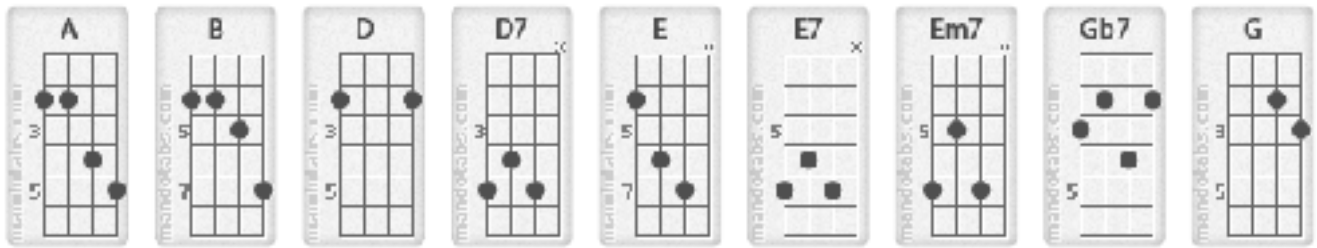

Title	My Life
Artist	Billy Joel
Album	52nd Street

Ab = G#
 Bb = A#
 Db = C#
 Eb = D#
 Gb = F#

Intro:

D
 G D G Em7 D

D
 Got a call from an old friend

G
 We used to be real close

A D G G
 Said he couldn't go on the American way

D
 Closed the shop, sold the house

G
 Bought a ticket to the West Coast

A D
 Now he gives them a stand-up routine in L.A.

Interlude:

D
 G D G Em7 D

Chorus:

D G
 I don't need you to worry for me cause I'm alright

A D G D G Em7
 I don't want you to tell me it's time to come home

D G G D Em7 D
 I don't care what you say anymore, this is my life

A Bm
 Go ahead with your own life, and leave me alone

Gb7
 I never said you had to offer me a second chance

D7 E
 I never said I was a victim of circumstance

G D Gb7 Bm
 I still belong, don't get me wrong

E7 E7
 And you can speak your mind

G A G A
 But not on my time

D G G D Em7 D
 They will tell you you can't sleep alone in a strange place