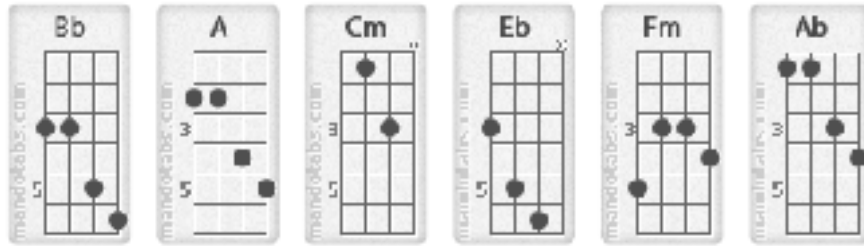

Title	My Kind Of Party
Artist	Jason Aldean
Album	My Kinda Party - Single

Ab = G#
 Bb = A#
 Db = C#
 Eb = D#
 Gb = F#

Intro -x2-: Cm Eb Bb Ab Bb

Cm

I worked all week.

Eb

Cleaned up clean cut and clean shaved.

Bb

I got the cover off the '68.

Cm

Bb

I fire it up and let them horses sing.

Cm

A little pretty thing.

Eb

Oh baby you can find me.

Eb

In the back of a jacked up tailgate.

Bb

Sittin round watchin all these pretty things.

Cm

Bb

Get down in that Georgia clay.

You can be my tan-legged Juliet,

Bb

Ill be your Redneck Romeo.

Chorus:

Cm

Oh baby you can find me.

Eb

In the back of a jacked up tailgate.