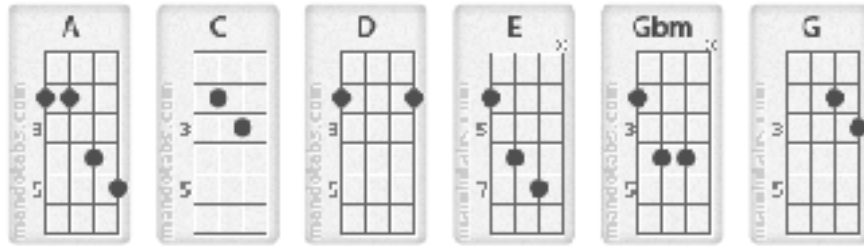

Title	Lovin', Touchin', Squeezin'
Artist	Journey
Album	Evolution

Ab = G#
Bb = A#
Db = C#
Eb = D#
Gb = F#

A

You make me weak

And wanna die

D

Just when you

Said we'd try