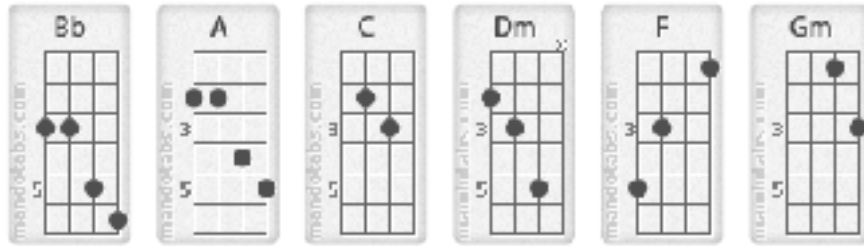

Title	Locked Out Of Heaven
Artist	Bruno Mars
Album	Locked Out Of Heaven - Single

Ab = G#
 Bb = A#
 Db = C#
 Eb = D#
 Gb = F#

Intro:

C-Dm C-Bb F-Gm---
 Oh yea, yea

C-Dm C-Bb F-Gm
 Never had much faith in love or miracles

C-Dm C-Bb F-Gm
 Never would have put my heart on the line

C-Dm C-Bb F-Gm
 I'm swimming in your world of something spiritual

C-Dm C-Bb F-Gm
 I'm gonna get it every time you spend the night

C-Dm C-Bb F-Gm
 Cause your xxx takes me to paradise

F-Gm
 Yea, your xxx takes me to paradise

F A
 And you chose the gates

Bb
 Cause you make me feel like

Gm
 I've been locked out of heaven

F
 For too long

C
 For too long

Bb
 Yea, cause you make me feel like

Gm
 I've been locked out of heaven