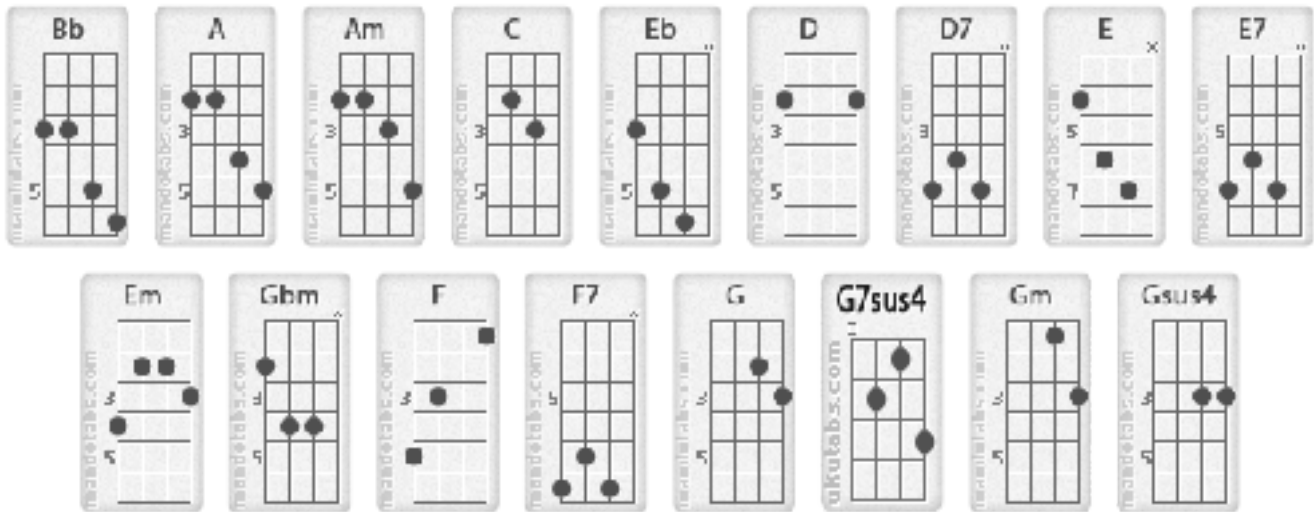

<b>Title</b>	Livin' On Prayer
<b>Artist</b>	Bon Jovi
<b>Album</b>	Slippery When Wet

Ab = G#  
 Bb = A#  
 Db = C#  
 Eb = D#  
 Gb = F#

**Intro:** Em C D Em

-Once upon a time, not so long ago ....-

Em  
 Tommy used to work on the docks, Union's been on strike. He's down on his luck  
 C D Em  
 It's tough, so tough.  
 Em  
 Gina work the dinner all day, Working for her man. She brings home her pay  
 C D Em  
 For love, for love.

**Chorus:**

C D Em  
 She says we've got to hold on to what we've got.  
 C D Em  
 It doesn't make a difference if we make it or not.  
 C D Em C  
 We've got each other and that's a lot, for love.  
 D  
 We'll give it a shot.

Em C D G C D7  
 Woo - oo, we're halfway there, wo - oo, livin' on a prayer.  
 Em C D  
 Take my hand we'll make it, I swear  
 G C D7  
 Wo - oo, livin' on a prayer

**Verse:**

Em  
 Tommy's got his six strings in hock, Now he's holding in,  
 what he used to make it talk  
 C D Em

So tough, it's so tough.

Em

Gina dreams of running away, when she cries in the night, Tommy whispers:

C D Em  
Baby its O.K, some day.

**Chorus:**

C D Em  
We've got to hold on to what we've got.

C D Em  
It doesn't make a difference if we make it or not.