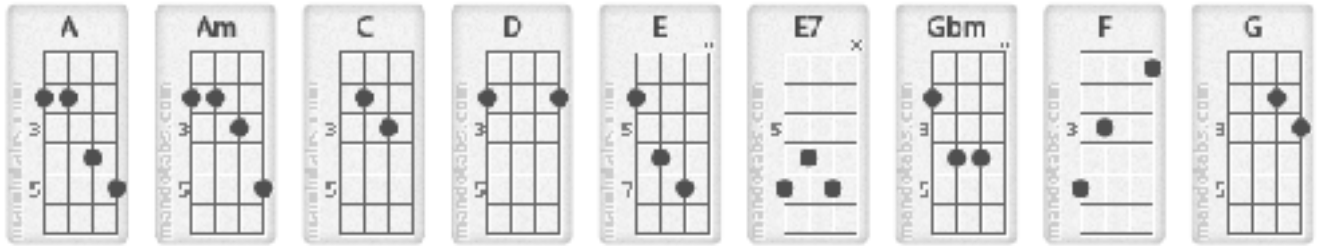

Title	Light My Fire
Artist	The Doors
Album	The Doors

Ab = G#
 Bb = A#
 Db = C#
 Eb = D#
 Gb = F#

Am Gbm
 You know that it would be untrue
 Am Gbm
 You know that I would be a liar
 Am Gbm
 If I was to say to you
 Am Gbm
 Girl, we couldn't get much higher

G A D
 Come on baby, light my fire
 G A D
 Come on baby, light my fire
 G D E E7
 Try to set the night on fire

Am Gbm
 The time to hesitate is through
 Am Gbm
 No time to wallow in the mire
 Am Gbm
 Try now we can only lose
 Am Gbm
 And our love become a funeral pyre

G A D
Come on baby, light my fire
G A D
Come on baby, light my fire
G D E E7
Try to set the night on fire

 Am Gbm
You know that it would be untrue
 Am Gbm
You know that I would be a liar
Am Gbm
If I was to say to you
Am Gbm
Girl, we couldn't get much higher

G A D
Come on baby, light my fire
G A D
Come on baby, light my fire
F C D
Try to set the night on fire
F C D
Try to set the night on fire
F C D
Try to set the night on fire
F C D
Try to set the night on fire