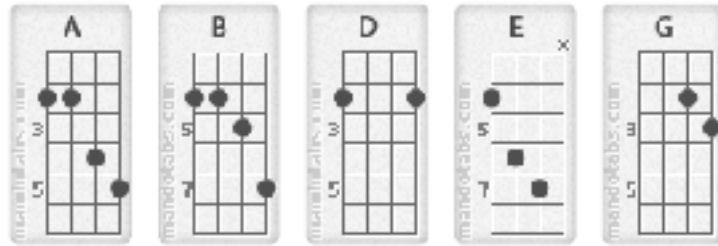

<b>Title</b>	In Your Eyes
<b>Artist</b>	Peter Gabriel
<b>Album</b>	New Blood

Ab = G#  
 Bb = A#  
 Db = C#  
 Eb = D#  
 Gb = F#

**Intro** -x4-: Bm D G D

**Verse:**

Bm D G

Love

D Bm D G D

I get so lost, sometimes

Bm D G

Days pass

D Bm D G D

And this emptiness fills my heart

Bm D G D

When I want to run away

Bm D G D

I drive off in my car

Bm D G

But whichever way I go

D Bm D G D

I come back to the place you are

**Pre-Chorus:**

A D G D

All my instincts, they return

A D G D

E

-In your eyes-

A

In your eyes

**Outro:** E A

This arrangement for the song is the author's own work and represents their interpretation of the song. You may only use this for private study, scholarship, or research.