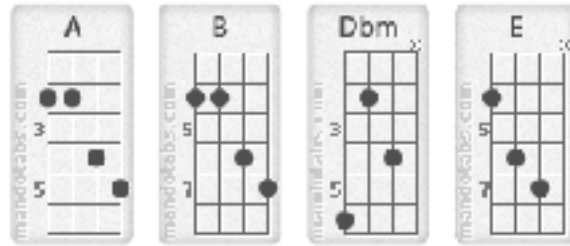

Title	I'm On Fire
Artist	Bruce Springsteen
Album	Born In The U.S.A.

Ab = G#
 Bb = A#
 Db = C#
 Eb = D#
 Gb = F#

Intro: E Dbm E Dbm

E

Hey, little girl is your

Daddy home did he go and leave you all alone; humm

I got a bad desire, oh, oh, oh I'm on fire

Tell me now baby is he good to you, can he do to you the things that I do, oh no;

I can take you higher, oh, oh, oh I'm on fire

Interlude: Dbm E Dbm E

Sometimes it's like someone took a knife baby edge and dull,

and cut a six inch valley through the middle of my skull

At night I wake up with the sheets soaking wet,

and a freight train running through the middle of my head;

and only you, can cool my desire, oh, oh, oh I'm on fire