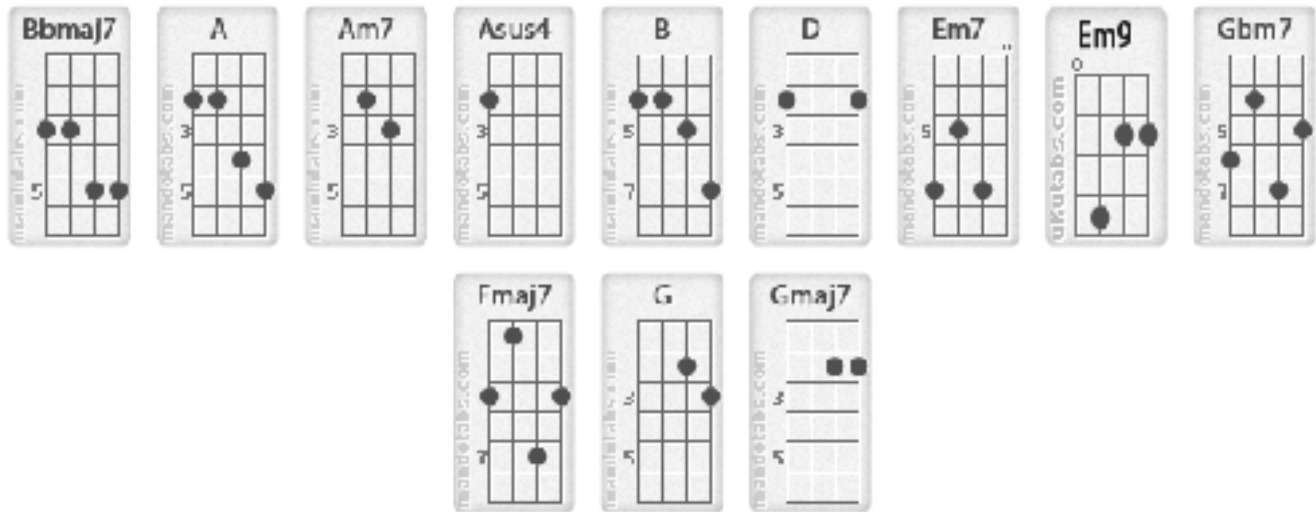

Title	Human Nature
Artist	Michael Jackson
Album	Thriller

Intro -x2-: G A Fmaj7 Em7

Verse:

G A G A
 Looking out, across the night-time;
 G A G A
 The city winks a sleepless eye.
 G A G A
 Hear her voice, shake my window;
 G Gbm7 Em7 Asus4
 Sweet se-ducting sighs.

Ab = G#
 Bb = A#
 Db = C#
 Eb = D#
 Gb = F#

Verse:

G A G A
 Get me out, into the night-time;
 G A G A
 Four walls won't hold me, to-night.
 G A G A
 If this town, is just an apple;
 G Gbm7 Em7 A
 Then let me take a bite. -If they say-;

Verse:

G A G A
 Reaching out, to touch a stranger;
 G A G A
 Electric eyes are every-where.

G A G A
See that girl; she knows I'm watching,
G Gbm7 Em7 A
She likes the way I stare. -If they say-:

Chorus:

G A D D Bm A
Why? why? Tell them that its human nature.
G Gbm7 Em7 Bm
Why? why? Does he do me that way? -If they say-;
G A D D Bm A
Why? why? Tell them that its human nature.
G Gbm7 Em7 A
Why? why? Does he do me that way?

Em7 Bm
I like livin' this way,
Em7 Bm, Em9 Gmaj7 -G-
I like lovin' this way. That way.

Interlude -x2-: G A Fmaj7 Em7

Verse:

G A G A
Looking out, a-cross the morning,
G A G A
The city's heart begin to beat.
G A G A
Reaching out, I touch her shoulder;
G Gbm7 Em7 A
I'm dreaming of the street. -If they say-: