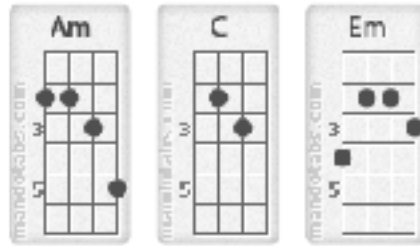

Title	Hotline Bling
Artist	Drake
Album	Hotline Bling - Single

Ab = G#
 Bb = A#
 Db = C#
 Eb = D#
 Gb = F#

You used to call me on my cell phone C Am
 Late night when you need my love Em
 Call me on my cell phone C Am
 Late night when you need my love Em
 I know when that hotline bling C Am
 That can only mean one thing Em
 I know when that hotline bling C Am
 That can only mean one thing Em

You used to call me on my cell phone C Am
 Late night when you need my love Em
 Call me on my cell phone C Am
 Late night when you need my love Em
 I know when that hotline bling C Am

Em
That can only mean one thing
C Am
I know when that hotline bling
Em
That can only mean one thing

C Am
You used to call me on my cell phone
Em
Late night when you need my love
C Am
Call me on my cell phone
Em
Late night when you need my love
C Am
I know when that hotline bling
Em
That can only mean one thing
C Am
I know when that hotline bling
Em
That can only mean one thing