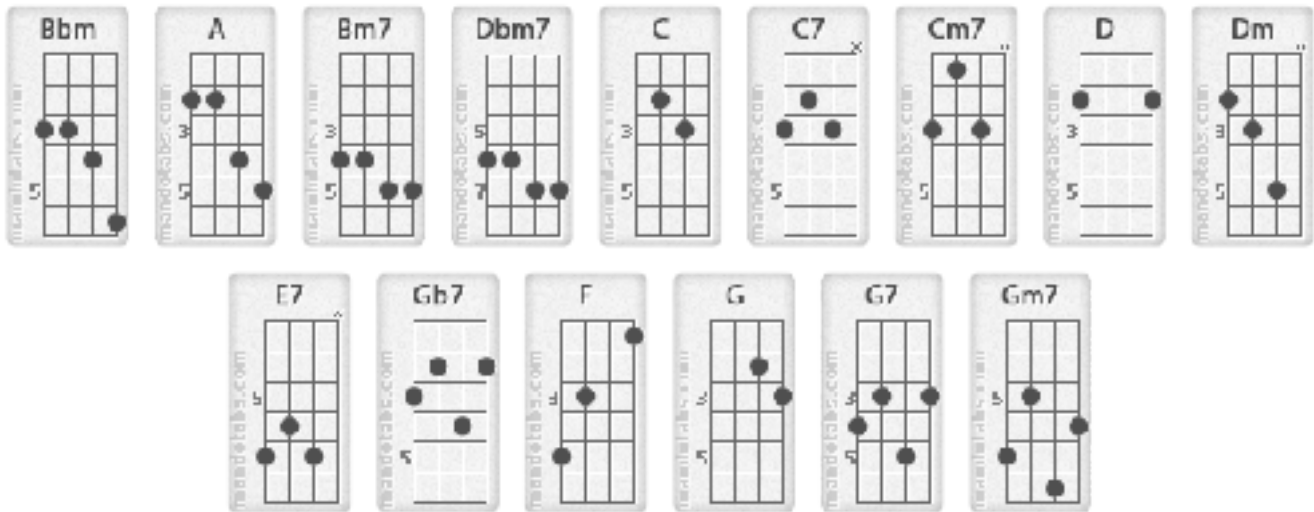

Title	Hopelessly Devoted To You
Artist	Olivia Newton-John
Album	Grease - Soundtrack

Intro: Dm A Dm A Dm A

A Dbm7 D
 Guess mine is not the first heart broken
 Bm7 E7 A A

A Gb7 G Gb7 Bm7 Dbm7 Cm7 Bm7
 My eyes are not the first to cry
 I'm not the first to know there's just no gettin' over you

A Dbm7 D
 I know I'm just a fool who's willing
 Bm7 E7 A A
 To sit around and wait for you
 A Gb7 G Gb7 Bm7
 But, baby, can't you see there's nothin' else for me to do
 Dbm7 Cm7 Bm7 Dm A
 I'm hopelessly de - voted to you

-no chord- Gm7 C7 C
 But now there's nowhere to hide since you pushed my love aside
 F F C Gm7
 I'm out of my head, hopelessly devoted to you
 G Dm F F G7
 Hopelessly devoted to you
 Gm7 G Dm A
 Hopelessly devoted to you

A Dbm7 D
 My head is sayin', "Fool, forget him"
 Bm7 E7 A A
 My heart is sayin', "Don't let go"
 A Gb7 G Gb7 Bm7
 Hold on to the end, that's what I intend to do
 Dbm7 Cm7 Bm7 Dm A

Ab = G#
 Bb = A#
 Db = C#
 Eb = D#
 Gb = F#