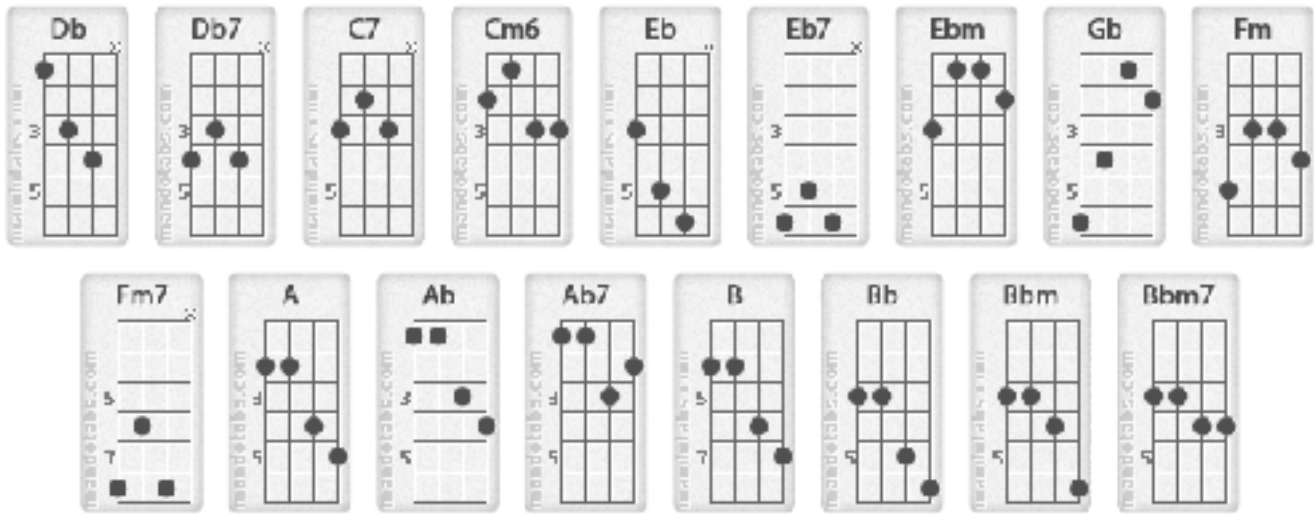

Title	Hold On
Artist	Michael Bublé
Album	Crazy Love

Intro -x2-: Ab Ab7 Db Db

Verse:

Ab C7 Fm
 Didn't they always say we were the lucky ones?
 Bbm Eb
 I guess that we were once
 Bbm Eb
 Babe, we were once
 Ab C7
 But luck will leave you cause
 Fm
 It is a faithless friend
 Bbm C7 Fm
 And in the end when life has got you down
 Fm Bbm7 Eb Ab
 You've got someone here that you can wrap your arms around

Ab = G#
 Bb = A#
 Db = C#
 Eb = D#
 Gb = F#

Ab Ab7 Db Db
 So, hold o-o-on to me tight
 Ab Ab7 Db Eb
 Hold o-o-on to me tonight
 Fm Fm7
 We are stronger here together
 Db Cm6
 Than we could ever be alone
 Bb Eb
 So hold on to me Don't you ever let me go...

Interlude: Ab Ab7 Db Db

Verse -same as first-:

There's a thousand ways for things to fall apart
 But it's no one's fault, no it's not our fault
 And baby all the plans we made might not work out

But I have no doubt, even though it's hard to see
I've got faith in us and I believe in you and me

So hold on to me tight
Hold on, I promise it'll be alright
Cause it's you and me together
And baby all we've got is time
So hold on to me, hold on to me tonight

Bridge:

Bbm Ab Gb B
There's so many dreams that we have given up
Bbm Ab Db
Take a look at all we've got
Ebm Bbm
And with this kind of love
Ebm Bbm Ab Ab7
What we've got here is enough