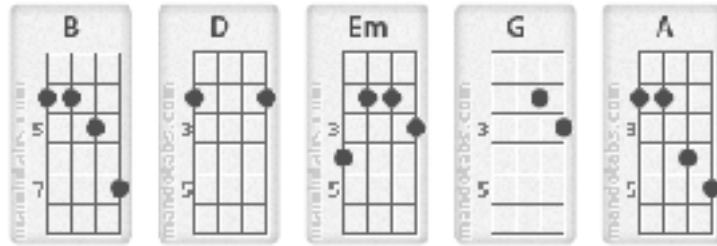

<b>Title</b>	Heaven
<b>Artist</b>	Bryan Adams
<b>Album</b>	Reckless

Ab = G#  
 Bb = A#  
 Db = C#  
 Eb = D#  
 Gb = F#

**Intro** - play chords or riff, x2 -:

```

      D           Bm           A           G
xA|-----5-----0-----5-----3-----5-----3-----5--|
xE|-----0-----0-----0-----3-----0-----1-----0--|
xC|---0-----0-----0-----0-----0-----0-----0-----|
xG|---0-----5-----2-----0-----0-----0-----0-----|

**Chorus:**

G A Bm  
 Baby you're all that I want  
 D G  
 When you're lying here in my arms  
 G A Bm A  
 I'm finding it hard to believe we're in heaven  
 G A Bm  
 And love is all that I need  
 D G  
 And I found it here in your heart  
 G A Bm A  
 It isn't too hard to see we're in heaven

**Chorus - x2 -:**

G A Bm  
Baby you're all that I want  
D G  
When you're lying here in my arms  
G A Bm A  
I'm finding it hard to believe we're in heaven  
G A Bm  
And love is all that I need  
D G  
And I found it here in your heart  
G A Bm A  
It isn't too hard to see we're in heaven