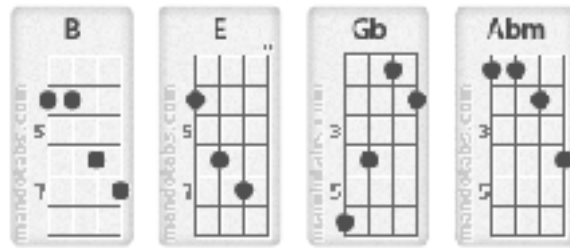

Title	Heartbeat
Artist	The Fray
Album	Scars & Stories

Ab = G#
 Bb = A#
 Db = C#
 Eb = D#
 Gb = F#

Intro: Abm E B

Abm E B
 We're on an open bed truck on the highway.
 Abm E B
 Rain is coming down and we're on the run.
 Abm E B
 Think I can feel the breath in your body.
 Abm E B
 We gotta keep on running til' we see the sun.

Abm E B
 Oh you gotta fire and it's burnin' in the rain.
 Abm E B
 Thought that it went out, but it's burnin' just the same.
 Abm E
 And you don't look back,
 B
 not for anything.
 Gb Abm
 'Cause love someone,
 E
 love them all the same.
 Gb Abm
 If you love someone,
 E
 love them all the same.

Abm E B Gb
 Ooooooh I feel your heartbeat.
 Abm E B Gb
 And ooooooh, you're comin' around, comin' around, comin' around
 Abm E
 If you can love somebody, love them all the same.
 B Gb
 You gotta love somebody, love them all the same.
 Abm E B
 I'm Singing, Oooooooh, I'm feeling Your Heartbeat.