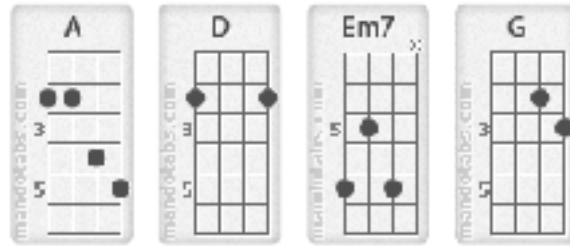

Title	Down (feat. Lil Wayne)
Artist	Jay Sean
Album	Down - Single

Ab = G#

Bb = A#

Db = C#

Eb = D#

Gb = F#

Verse:

You ought to know, tonight is the night to let it go,
Put on a show, I want to see how you lose control,

Bridge:

So leave it behind 'cause we've got a night to get away,
So come on and fly with me, as we make our great escape.

Chorus:

So baby don't worry, you are my only,
You won't be lonely, even if the sky is falling down,
You'll be my only, no need to worry,
Baby are you down down down down down,
Down, Down, Down
Baby are you down down down down down,
Down, Down, Down

Verse:

Just let it be, come on and bring your body next to me,
I'll take you away, turn this place into our private getaway
So leave it behind 'cause we've got a night to get away,
So come on and fly with me, as we make our great escape,
So why don't we run away:

Chorus:

So baby don't worry, you are my only,
You won't be lonely, even if the sky is falling down,