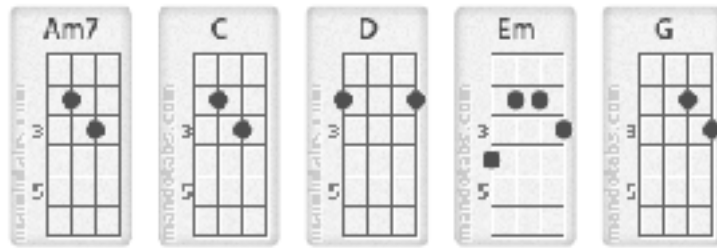

Title	Crash My Party
Artist	Luke Bryan
Album	Crash My Party

Ab = G#
 Bb = A#
 Db = C#
 Eb = D#
 Gb = F#

Intro -x2-: C G Em D

Verse:

Em C G D
 It don't matter what plans I've got, I can break em
 Yeah I can turn this thing around at the next red light
 Em C G D
 And I don't mind tellin all the guys I can't meet em
 Hell, we can all go raise some hell on any other night
 C D Em
 Girl I dont care, oh I just gotta see what you're wearin
 D C G
 Your hair, is it pulled up or fallin down
 Am7
 Oh I just have to see it now

Chorus:

C G
 If you wanna call me, call me, call me
 Em D
 You don't have to worry bout it baby
 C G
 You can wake me up in the dead of the night
 Em D
 Wreck my plans, baby thats alright
 G C G
 This is a drop everything kinda thing
 Em D
 Swing on by, I'll pour you a drink
 C G
 The doors unlocked, I'll leave on the lights
 Em D C-G-Em-D
 Baby you can crash my party anytime

Verse:

Em C G D
 Ain't a spot downtown thats rockin the way that you rock me
 Em C G D
 Ain't a bar that can make me buzz the way that you do
 Em C
 I could be on the front row of the best show
 G D
 And look down and see your face on my phone
 Em C

C-G

Baby you can crash my party anytime

Em

D

C

Baby you can crash my party anytime

This arrangement for the song is the author's own work and represents their interpretation of the song. You may only use this for private study, scholarship, or research.