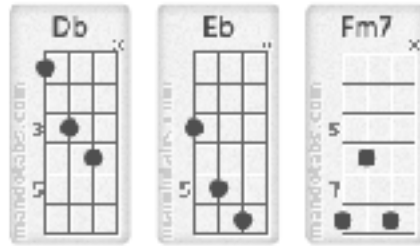

Title	Closer (feat. Halsey)
Artist	The Chainsmokers
Album	Closer (feat. Halsey)

Ab = G#
 Bb = A#
 Db = C#
 Eb = D#
 Gb = F#

Intro -x2-: Db Eb Fm7 Eb

Verse:

Db Eb Fm7 Eb
 Hey, I was doing just fine before I met you
 Db Eb Fm7 Eb
 I drank too much and that's an issue but I'm okay
 Db Eb Fm7 Eb
 Hey, you tell your friends it was nice to meet them
 Db Eb Fm7 Eb
 But I hope I never see them again

Pre-Chorus:

Db Eb
 I know it breaks your heart
 Fm7 Eb
 Moved to the city in a broke down car and
 Db Eb
 Four years, no calls
 Fm7 Eb
 Now you're looking pretty in a hotel bar and
 Db Eb Fm7 Eb
 I can't stop
 Db Eb Fm7 Eb
 No, I can't stop

Chorus:

Db Eb Fm7 Eb
 So baby pull me closer in the backseat of your Rover
 Db Eb
 That I know you can't afford
 Fm7 Eb
 Bite that tattoo on your shoulder
 Db Eb
 Pull the sheets right off the corner
 Fm7 Eb
 Of the mattress that you stole
 Db Eb
 From your roommate back in Boulder
 Fm7 Eb
 We ain't ever getting older

Bridge:

Db Eb Fm7 Eb
Db Eb Fm7 Eb
We ain't ever getting older
Db Eb Fm7 Eb
Db Eb Fm7 Eb
We ain't ever getting older

Chorus:

Db Eb Fm7 Eb
So baby pull me closer in the backseat of your Rover
Db Eb
That I know you can't afford
Fm7 Eb
Bite that tattoo on your shoulder
Db Eb
Pull the sheets right off the corner
Fm7 Eb
Of the mattress that you stole