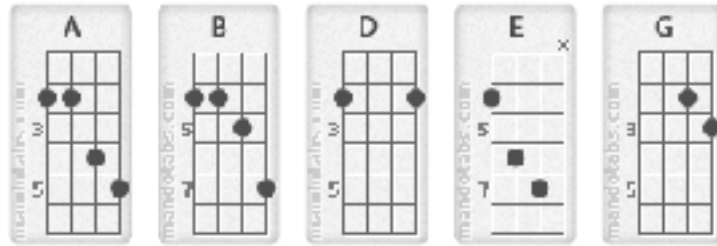

Title	Cheeseburger In Paradise
Artist	Jimmy Buffett
Album	Son of a Son of a Sailor

Ab = G#
 Bb = A#
 Db = C#
 Eb = D#
 Gb = F#

Intro:

Bm A
 Bm G
 Bm A D

 G A D
 Tried to amend my carnivorous habits
 G A D
 Made it nearly seventy days
 G A D
 Losin' weight without speed, eatin' sunflower seeds
 E A
 Drinkin' lots of carrot juice and soakin' up rays

 G A D G
 But at night I'd have these wonderful dreams
 G A Bm
 Some kind of sensuous treat
 G D G D
 Not zucchini, fettucini or bulgar wheat
 G D A D
 But a big warm bun and a huge hunk of meat

Chorus:

 G A D
 Cheeseburger in paradise
 G A D
 Heaven on Earth with an onion slice
 G A D
 Not too particular, not too precise
 G D A D
 I'm just a Cheeseburger in paradise

Interlude: Bm A D

 G A D
 Heard about the old time sailor men
 G A D
 They eat the same thing again and again
 G A D
 Warm beer and bread they said could raise the dead
 E A
 Well it reminds me of the menu at a Holiday Inn

Interlude:

Bm A
Bm G
Bm A D

I like mine with lettuce and tomato
Heinz 57 and French fried potatoes
Big kosher pickle and a cold draft beer
Well good God almighty which way do I steer for my

This arrangement for the song is the author's own work and represents their interpretation of the song. You may only use this for private study, scholarship, or research.