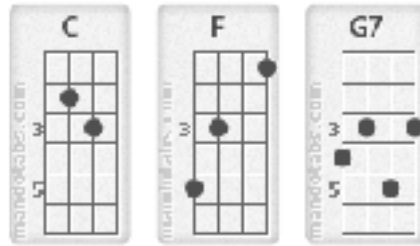

Title	Cecilia
Artist	Sandi Thom
Album	Bridge over Troubled Water

C F C
 Celia, you re breaking my heart
 F C G7
 You re shaking my confidence daily
 F C F C
 Oh, Cecilia, I m down on my knees
 F C G7
 I m begging you please to come home

Ab = G#
 Bb = A#
 Db = C#
 Eb = D#
 Gb = F#

C F C
 Celia, you re breaking my heart
 F C G7
 You re shaking my confidence daily
 F C F C
 Oh, Cecilia, I m down on my knees
 F C G7
 I m begging you please to come home
 C
 Come on home

C F C
 Making love in the afternoon with Cecilia
 F G7 C
 Up in my bedroom -making love-
 F C
 I got up to wash my face
 F
 When I come back to bed
 G7 C
 Someone s taken my place

C F C
 Celia, you re breaking my heart
 F C G7
 You re shaking my confidence daily
 F C F C
 Oh, Cecilia, I m down on my knees
 F C G7
 I m begging you please to come home
 C
 Come on home