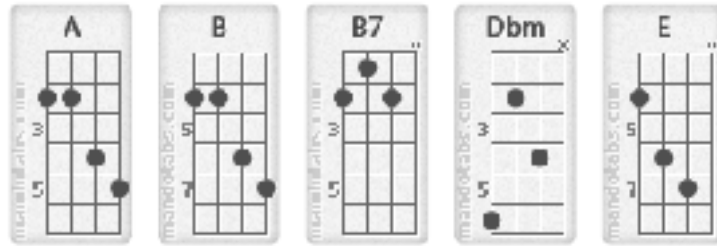

Title	Candle In The Wind
Artist	Elton John
Album	Goodbye Yellow Brick Road

Ab = G#
 Bb = A#
 Db = C#
 Eb = D#
 Gb = F#

E
 Goodbye Norma Jean
 A
 Though I never knew you at all
 E
 You had the grace to hold yourself
 A
 While those around you crawled
 E
 They crawled out of the woodwork
 A
 And they whispered into your brain
 E
 They set you on the treadmill
 A
 And they made you change your name

B B7
 And it seems to me you lived your life
 E A
 Like a candle in the wind
 E
 Never knowing who to cling to
 B
 When the rain set in
 A
 And I would have liked to have known you
 Dbm
 But I was just a kid
 B
 Your candle burned out long before
 A E
 Your legend ever did