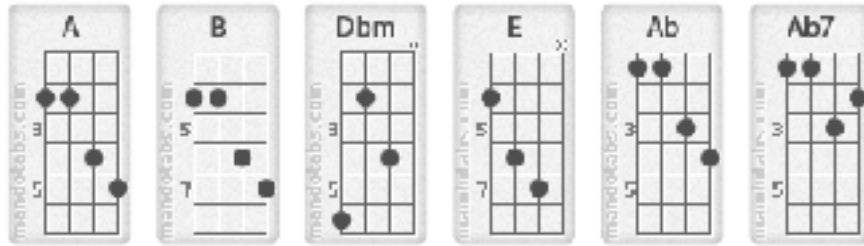

Title	California Dreamin'
Artist	The Mamas And The Papas
Album	If You Can Believe Your Eyes And Ears

Ab = G#
 Bb = A#
 Db = C#
 Eb = D#
 Gb = F#

Intro: Dbm Ab7

Ab7 Dbm B A
 All the leaves are brown All the leaves are brown
 B Ab7 Ab
 and the sky is grey And the sky is grey
 A E Ab7 Dbm
 I've been for a walk I've been for a walk
 A Ab7 Ab
 on a winter's day On a winter's day
 Dbm B A
 I'd be safe and warm I'd be safe and warm
 B Ab7 Ab
 if I was in L.A. if I was in l.a.
 Dbm B A
 California Dreamin' California dreaming
 B Ab Ab7
 on such a winter's day

Dbm B A
 Stopped into a church
 B Ab Ab7
 I passed along the way
 B Dbm B Dbm
 Well, I got down on my knees - Got down on my knees
 Ab Ab7 Ab
 And I pretend to pray - I pretend to pray
 Dbm B A
 You know the preacher likes the cold - Preacher likes the cold
 B Ab Ab7 Ab
 He knows I'm gonna stay - Knows I'm gonna stay
 Dbm B A
 California dreaming - California dreaming
 B Dbm Ab
 On such a winter's day

Ab7 Dbm B A
 All the leaves are brown All the leaves are brown
 B Ab7 Ab
 and the sky is grey And the sky is grey
 A E Ab7 Dbm
 I've been for a walk I've been for a walk
 A Ab7 Ab
 on a winter's day On a winter's day