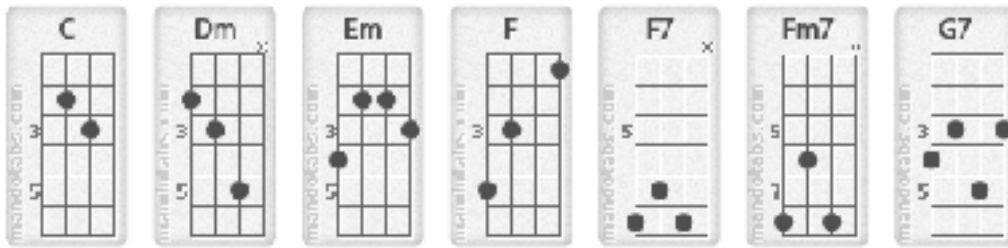

Title	Best Of My Love
Artist	Eagles
Album	On the Border

Ab = G#
 Bb = A#
 Db = C#
 Eb = D#
 Gb = F#

Intro -x2-: C Dm

C
 Every night I m lying in bed
 Dm
 Holding you close in my dreams
 C
 Thinking about all the things that we said
 Dm
 And coming apart at the seams
 Em Dm
 We try to talk it over
 Em F
 But the words come out too rough
 C
 I know you were trying
 Dm C G7
 To give me the best of your love

C
 Beautiful faces and loud, empty places
 Dm
 Look at the way that we live
 C
 Wasting our time on cheap talk and wine
 Dm
 Left us so little to give
 Em
 That same old crowd
 Dm
 Was like a cold dark cloud
 Em F
 That we could never rise above
 C Dm C G7
 But here in my heart I give you the best of my love

C Dm
 Oh oh oh ohhhh sweet darling ,you get the best of my love,
 C Dm C G7
 oh oh oh ohhhh sweet darling, you get the best of my love

Fm7
 I m going back in time

And it s a sweet dream
It was a quiet night
And I would be all right
If I could go on sleeping