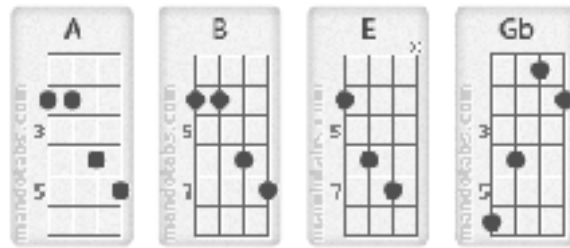

Title	Aloha 'Oe
Artist	Johnny Cash
Album	American VI: Ain't No Grave

Ab = G#
 Bb = A#
 Db = C#
 Eb = D#
 Gb = F#

Intro: B E

E A E
 Proudly swept the rain clouds by the cliffs
 B
 As on it glided through the trees
 E A E
 Still following, with glee, the liko
 Gb B E
 The a hihi lehua of the valley

Chorus:

A E
 Aloha oe, aloha oe
 B E
 E ke onaona noho i ka lipo
 A E
 One fond embrace, a hoi ae au
 B E
 Until we meet again

MEDLEY: E A E B E A E Gb B E

Chorus:

A E
 Aloha oe, aloha oe
 B E
 E ke onaona noho i ka lipo
 A E
 One fond embrace, a hoi ae au
 B E
 Until we meet again

This arrangement for the song is the author's own work and represents their interpretation of the song. You may only use this for private study, scholarship, or research.