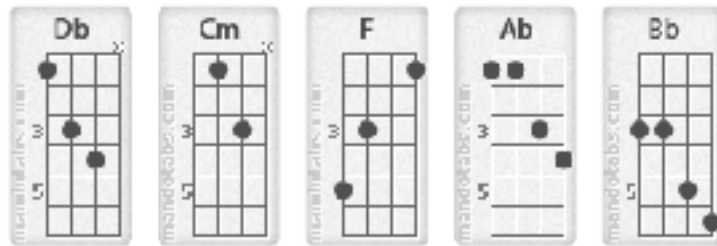

<b>Title</b>	Alive
<b>Artist</b>	Empire Of The Sun
<b>Album</b>	Ice on the Dune

Ab = G#  
 Bb = A#  
 Db = C#  
 Eb = D#  
 Gb = F#

**Intro:** F Db

Ab Db  
 Days go by my window  
 Bb Db  
 World slows down as it goes  
 Ab Db  
 Goodbye to last night  
 Ab Db  
 Lost my eyesight  
 Ab Db Ab  
 Can't you help me see?

-They won't get right-

**Chorus:**

Db Ab Db  
 Love you every minute cause you make me feel so alive  
 Ab  
 Alive  
 Db Ab Db  
 Love you every minute cause you make me feel so alive  
 Ab Cm F  
 Alive, alive, alive